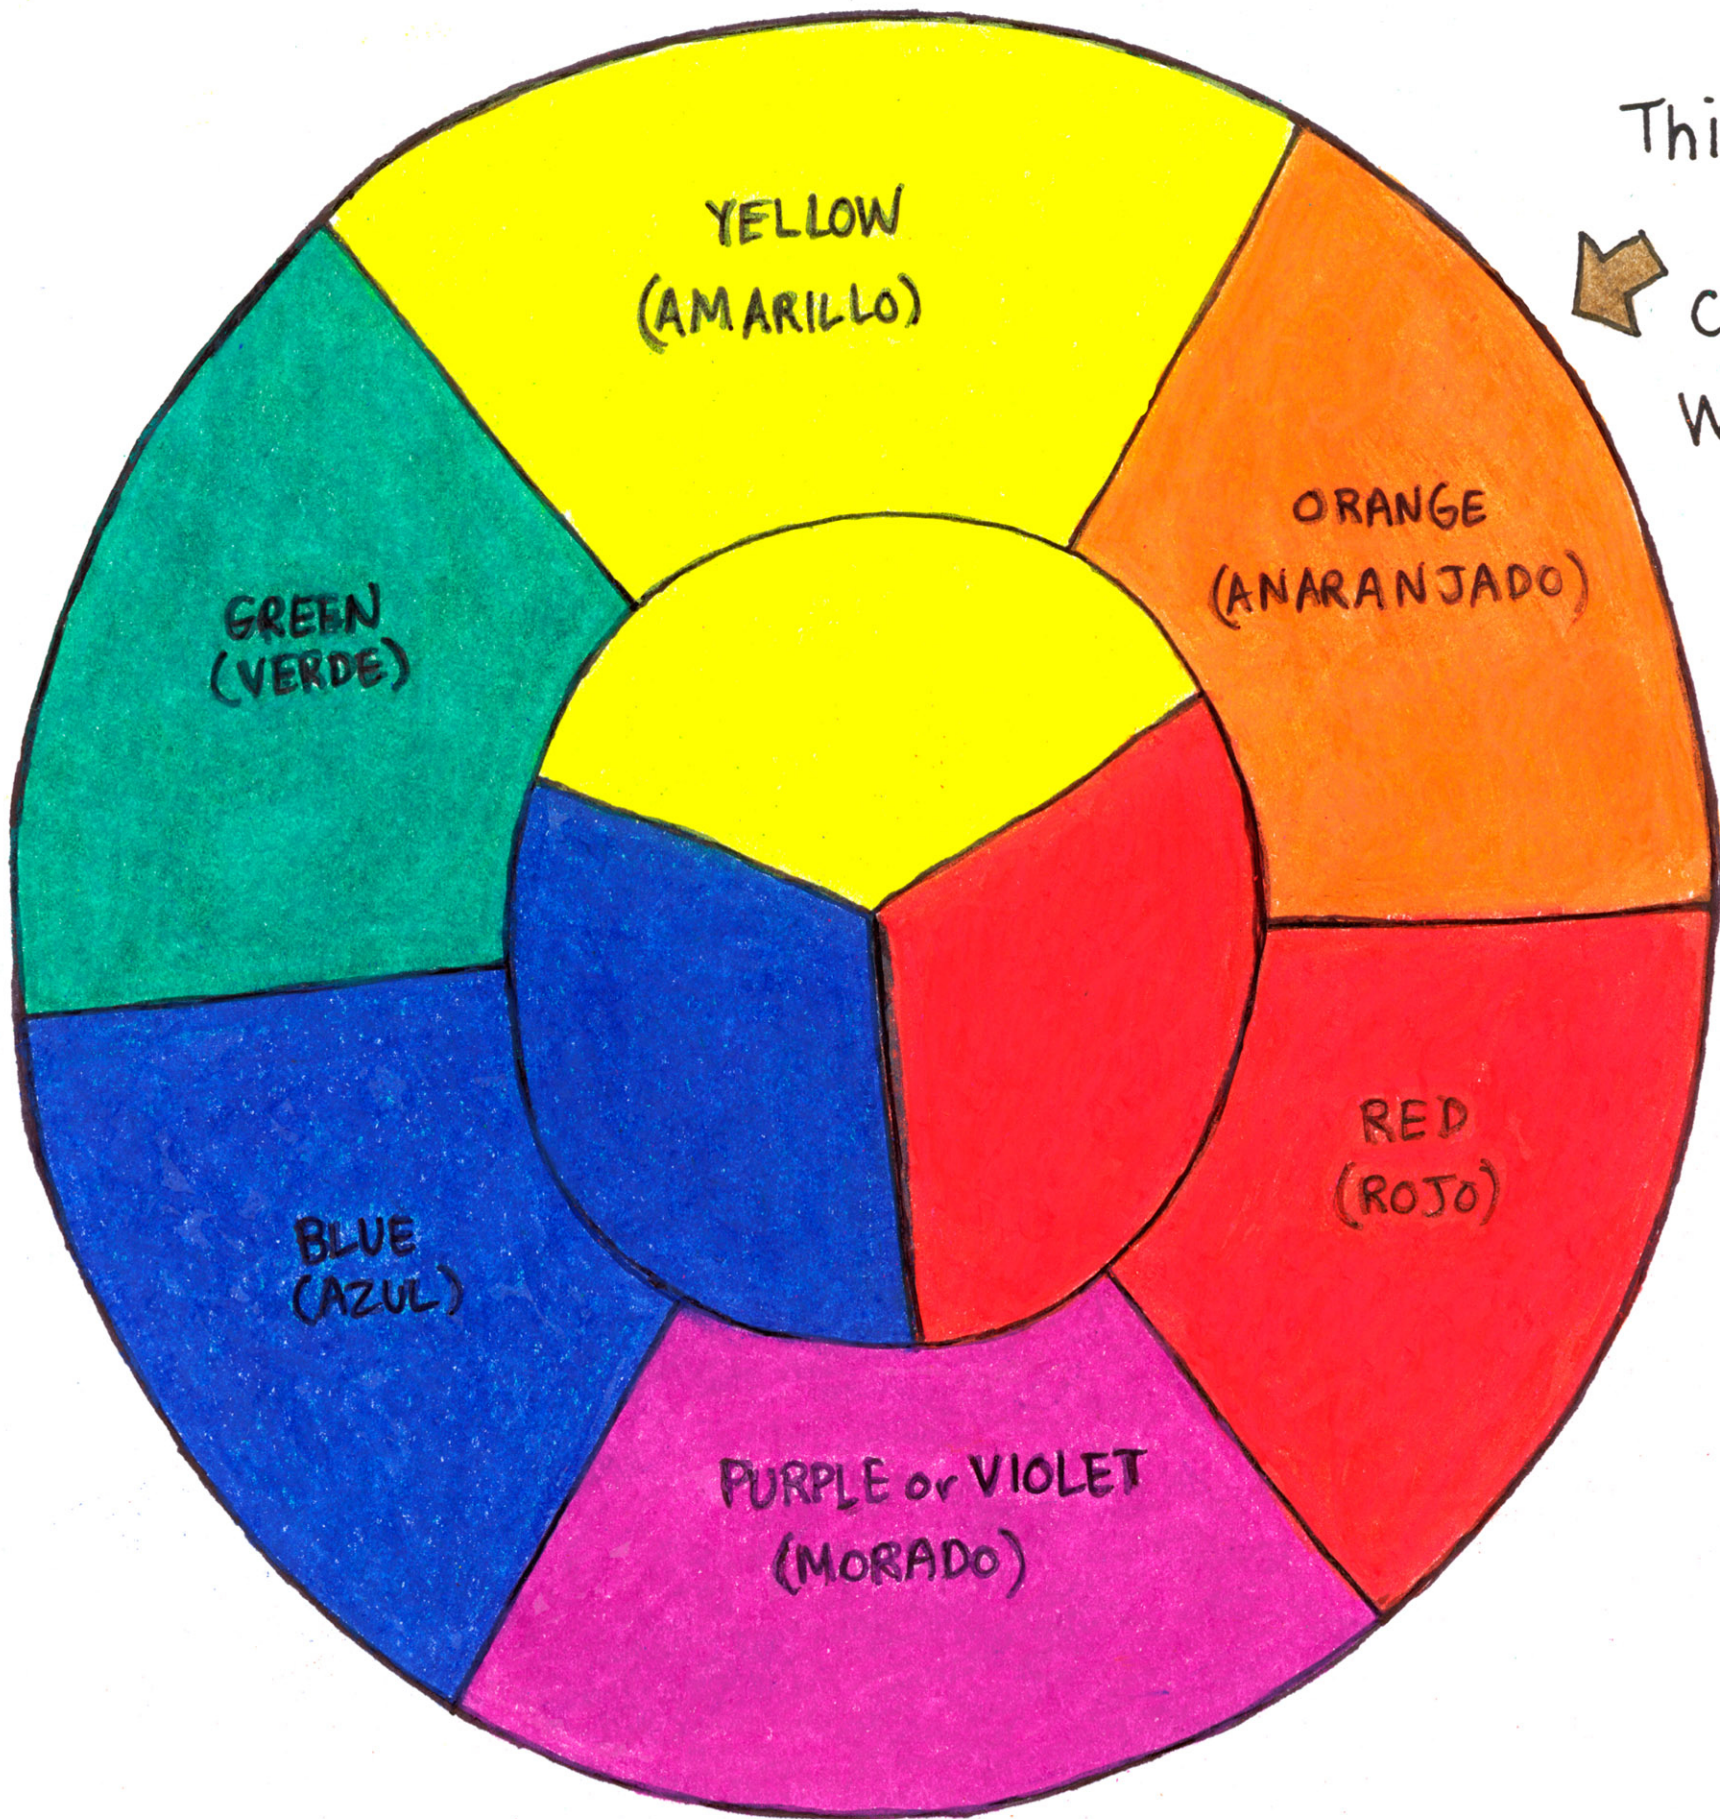

# COLOR

This is a color wheel, a simple one.

## COLOR SCHEMES (PLANS)

are ways I can use color to improve my art work.

PRIMARY

RAINBOW

SECONDARY

WARM COOL

COMPLEMENTARY

NEUTRAL